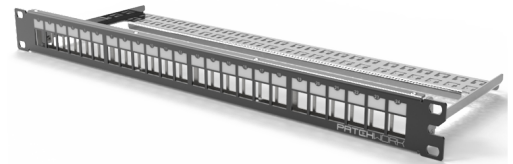

Universal modular patch panel 1U

Modular Patch Panel flash, 24-1U, black

SPECIFICATION

Interface type	RJ45 jacks (IEC 60603-7-5)
Shield	Shielded
Ports quantity	24 ports
Rack Type	19"
Growth Configuration	Unloaded
Material	Metal
Colour	Black
Style	Fixed flash
Product Series	Copper Panel
Height	1 U
Installation depth adjustment	no

Part Numbers

77026001	Modular Patch Panel flash, 24-1U, black
----------	---