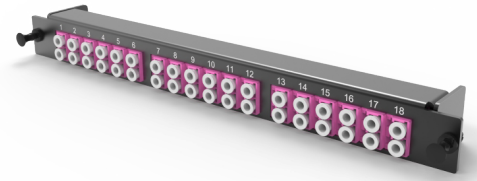

A2 - Adapter plate OM4

A2 - Adapter plate 18 x LC-Duplex adapters (heather violet), MM

SPECIFICATION

Fiber type	MM 50/125 OM4
Ports quantity	18 ports
Type of interface, front end	LC Duplex adapter
Material	Metal
Colour	Black
Product Series	A2 - Adapter Plate
Cassette/plate polarity	Type AS
Configuration	Multimode

Part Numbers

18214001	A2 - Adapter plate 18 x LC-Duplex adapters (heather violet), MM
----------	---