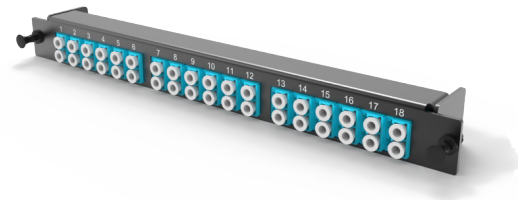

A2 - Adapter plate OM3

A2 - Adapter plate 18 x LC-Duplex adapters (aqua), MM

SPECIFICATION

Fiber type	MM 50/125 OM3
Ports quantity	18 ports
Type of interface, front end	LC Duplex adapter
Material	Metal
Product Series	A2 - Adapter Plate
Cassette/plate polarity	Type AS
Configuration	Multimode

Part Numbers

18213001	A2 - Adapter plate 18 x LC-Duplex adapters (aqua), MM
----------	---