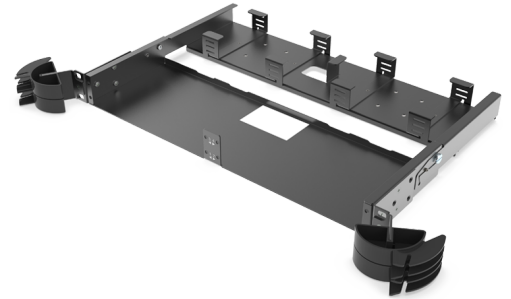

## Flex Tray - Universal patch panel 1U

FT - Universal Patch Panel 1U with side cable management, black

### SPECIFICATION

Rack Type	19"
Material	Stainless steel
Colour	Black
Rear cable management	With rear cable management
Side Cable Management	With side cable management
Style	Fixed flash
Height	1 U

### Part Numbers

11110001	FT - Universal Patch Panel 1U with side cable management, black
----------	---