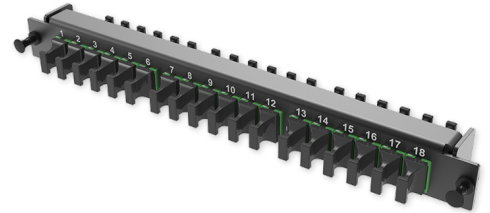

A2 - Adapter plate SM

A2 - Adapter plate 18 x MTP adapters (green), SM, type AS (Up&Down)

SPECIFICATION

Fiber type	SM 9/125 OS2
Ports quantity	18 ports
Type of interface, front end	MTP adapter (Opposed key)
Material	Metal
Colour	Black
Product Series	A2 - Adapter Plate
Cassette/plate polarity	Type AS (Up&Down)
Configuration	Singlemode

Part Numbers

18219004	A2 - Adapter plate 18 x MTP adapters (green), SM, type AS (Up&Down)
----------	---------------------------------------------------------------------