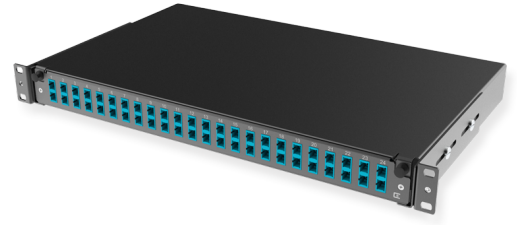

Fiber splice panel SC Duplex (loaded) 1U

FO Panel sliding 24 x SC Duplex ports, 50/125 OM3, loaded, 1U

SPECIFICATION

| | |
|------------------------------|--|
| Fiber type | MM 50/125 OM3 |
| Ports quantity | 24 ports |
| Type of interface, front end | SC Duplex adapter |
| Material | Aluminum alloy |
| Style | Sliding flash |
| Height | 1 U |
| Includes | Adapters, pigtails, splice tray, SMOUV splice protectors |

Part Numbers

| | |
|----------|--|
| 10313031 | FO Panel sliding 24 x SC Duplex ports, 50/125 OM3, loaded, 1U, black |
|----------|--|