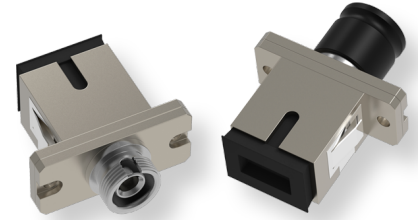

Hybrid adapter

FC-PC/SC-PC hybrid adapter, square flange

SPECIFICATION

Fiber type	SM 9/125 OS2
Number of channels	1
Alignment sleeve material	Standard Loss Zirconia
Flange type	square flange
Integrated shutters	no shutters

Part Numbers

480081	FC-PC/SC-PC hybrid adapter, square flange, Low Loss Zirconia sleeve
--------	---