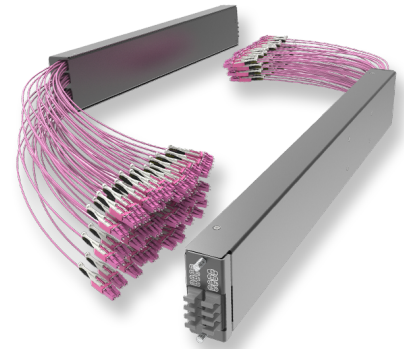

SmartFlex - cassette OM4 MTP(12)

SF - Cassette for Brocade DSX 48 ports blade switch, black

---

SPECIFICATION

Part Numbers

18424001 SF - Cassette for Brocade DSX 48 ports blade switch, black

---