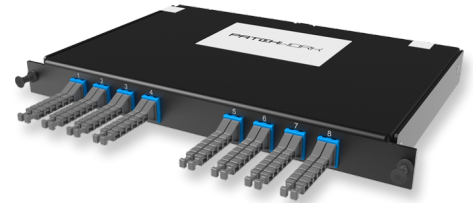

## C2 - Cassette OS2 MTP(16)

C2 - Compact Cassette 32 x 09/125 OS2, MTP(16)f/MDC-UPC, type UW, ULL

### SPECIFICATION

Fiber quantity	32 fibers
Fiber type	SM 9/125 OS2
Connector, Side A	16F MTP FEMALE
Connector, Side B	MDC 2 -port adapter
Loss Category	SM, Ultra Low Loss
Ports quantity	16 ports
Material	Metal
Cassette/plate polarity	Type UW (Universal Wiring)

### Part Numbers

18129027	C2 - Compact Cassette 32 x 09/125 OS2, MTP(16)f/MDC-UPC, тип UW, ULL
----------	--