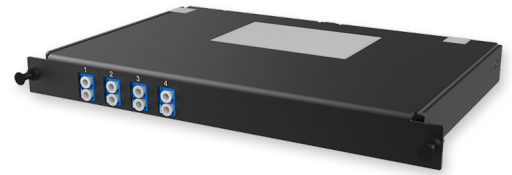

## C2 - Cassette OS2 MTP(8)

C2 - Compact Cassette 08 x 09/125 OS2, MTP(8)f/LC-UPC Duplex, type UW, ULL

### SPECIFICATION

Fiber quantity	8 fibers
Fiber type	SM 9/125 OS2
Connector, Side A	8F MTP FEMALE
Connector, Side B	LC-Duplex adapter
Loss Category	SM, Ultra Low Loss
Ports quantity	4 ports
Material	Metal
Cassette/plate polarity	Type UW (Universal Wiring)

### Part Numbers

18129031	C2 - Compact Cassette 08 x 09/125 OS2, MTP(8)f/LC-UPC Duplex, type UW, ULL
----------	--