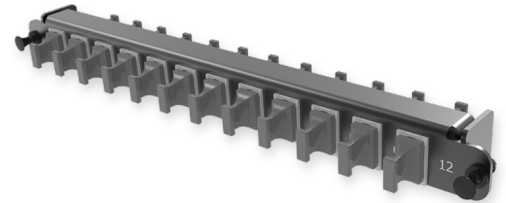

A2 - Adapter plate OM4

A2 - Adapter plate 12 x MTP(16) adapters (white), MM, TIA type A (opposed key), (supports sliding Flex Tray)

SPECIFICATION

Fiber type	MM 50/125 OM4
Ports quantity	12 ports
Type of interface, front end	MTP adapter (Opposed key)
Material	Metal
Product Series	A2 - Adapter Plate
Cassette/plate polarity	TIA type A
Configuration	Multimode

Part Numbers

18214107	A2 - Adapter plate 12 x MTP(16) adapters (white), MM, TIA type A (opposed key), (supports sliding Flex Tray)
----------	--