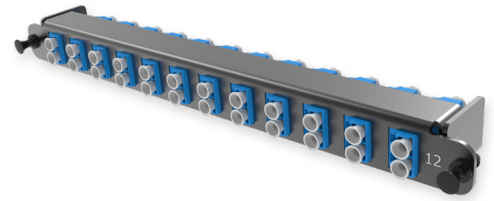

## A2 - Adapter plate SM

A2 - Adapter plate 12 x LC-UPC Duplex adapters (blue), SM, (supports sliding Flex Tray)

### SPECIFICATION

Fiber type	SM 9/125 OS2
Ports quantity	12 ports
Type of interface, front end	LC-UPC Duplex adapter
Material	Metal
Product Series	A2 - Adapter Plate
Cassette/plate polarity	Type AS
Configuration	Singlemode

### Part Numbers

18219102	A2 - Adapter plate 12 x LC-UPC Duplex adapters (blue), SM, (supports sliding Flex Tray)
----------	---