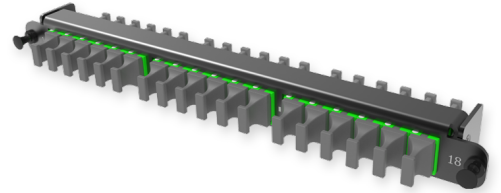

A2 - Adapter plate SM

A2 - Adapter plate 18 x MTP adapters (green), SM, type AS (Up&Down), (supports sliding Flex Tray)

SPECIFICATION

Fiber type	SM 9/125 OS2
Ports quantity	18 ports
Type of interface, front end	MTP adapter (Opposed key)
Material	Metal
Product Series	A2 - Adapter Plate
Cassette/plate polarity	Type AS (Up&Down)
Configuration	Singlemode

Part Numbers

18219104	A2 - Adapter plate 18 x MTP adapters (green), SM, type AS (Up&Down), (supports sliding Flex Tray)
----------	---