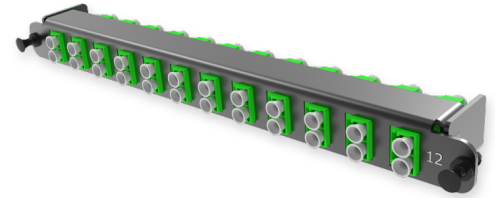

A2 - Adapter plate SM

A2 - Adapter plate 12 x LC-APC Duplex adapters (green), SM, (supports sliding Flex Tray)

SPECIFICATION

Fiber type	SM 9/125 OS2
Ports quantity	12 ports
Type of interface, front end	LC-APC Duplex adapter
Material	Metal
Product Series	A2 - Adapter Plate
Cassette/plate polarity	Type AS
Configuration	Singlemode

Part Numbers

18219106	A2 - Adapter plate 12 x LC-APC Duplex adapters (green), SM, (supports sliding Flex Tray)
----------	--