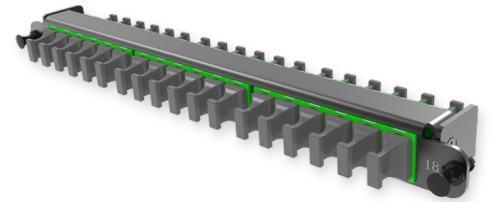

A2 - Adapter plate SM

A2 - Adapter plate 18 x MTP(16) adapters (green), SM, TIA type A (opposed key), (supports sliding Flex Tray)

SPECIFICATION

| | |
|------------------------------|-------------------------------|
| Fiber type | SM 9/125 OS2 |
| Ports quantity | 18 ports |
| Type of interface, front end | MTP(16) adapter (Opposed key) |
| Material | Metal |
| Product Series | A2 - Adapter Plate |
| Cassette/plate polarity | TIA type A |
| Configuration | Singlemode |

Part Numbers

| | |
|----------|--|
| 18219108 | A2 - Adapter plate 18 x MTP(16) adapters (green), SM, TIA type A (opposed key), (supports sliding Flex Tray) |
|----------|--|