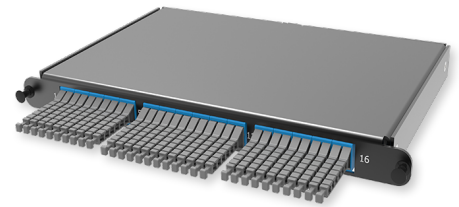

## C2 - Cassette OS2 MTP(16)

C2 - Compact Cassette 64 x 09/125 OS2, MTP(16)f/MDC-UPC, type UW, ULL, (supports sliding Flex Tray)

### SPECIFICATION

Fiber quantity	64 fibers
Fiber type	SM 9/125 OS2
Connector, Side A	16F MTP FEMALE
Connector, Side B	MDC 2 -port adapter
Loss Category	SM, Ultra Low Loss
Ports quantity	32 ports
Material	Metal
Product Series	C2 - Compact Cassette
Cassette/plate polarity	Type UW (Universal Wiring)

### Part Numbers

18129128	C2 - Compact Cassette 64 x 09/125 OS2, MTP(16)f/MDC-UPC, type UW, ULL, (supports sliding Flex Tray)
----------	---