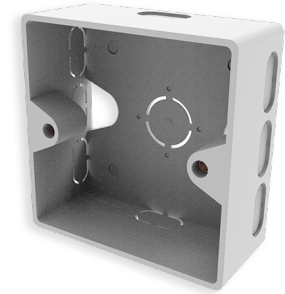

## Surface mount outlet back box

Wall mounted box, French style, 80x80x35 mm

---

#### Part Numbers

77190012	Wall mounted box, French style, 80x80x35 mm
----------	---

---