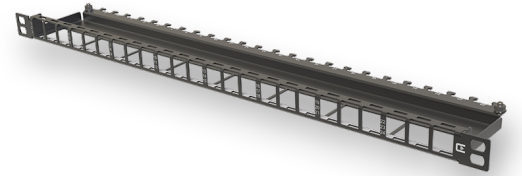

Universal modular patch panel 0.5U

Modular Patch Panel flash, 24-0.5U, black

SPECIFICATION

| | |
|-------------------------------|-------------|
| Ports quantity | 24 ports |
| Rack Type | 19" |
| Growth Configuration | Unloaded |
| Material | Metal |
| Colour | Black |
| Style | Fixed flash |
| Height | 0,5 U |
| Installation depth adjustment | no |

Part Numbers

| | |
|----------|---|
| 77016006 | Modular Patch Panel flash, 24-0.5U, black |
|----------|---|