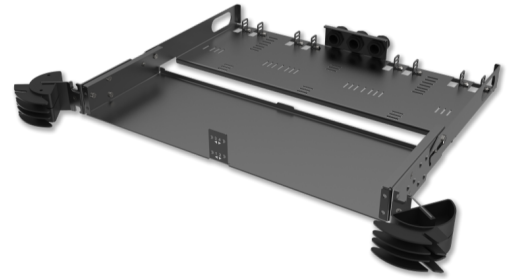

Flex Tray - Universal patch panel 1U

FT - Universal Patch Panel 1U with side cable management, black, enhanced design

SPECIFICATION

Rack Type	19"
Material	Stainless steel
Colour	Black
Rear cable management	With rear cable management
Side Cable Management	With side cable management
Style	Fixed flash
Height	1 U

Part Numbers

11110011	FT - Universal Patch Panel 1U with side cable management, black, enhanced design
----------	--