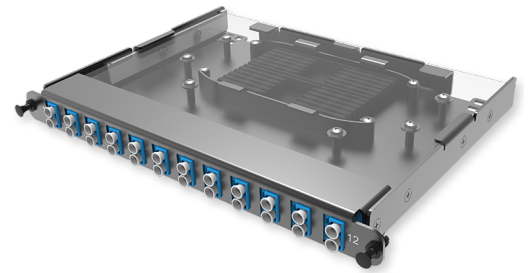

## C2 - Splicing Cassette SM LC

C2 - Compact Cassette for splicing, 24 x 09/125 OS2, LC-UPC Duplex; includes: SMOUV, splice tray; pigtails are ordered separately (supports sliding Flex Tray)

### SPECIFICATION

Fiber type	SM 9/125 OS2
Ports quantity	12 ports
Type of interface, front end	LC-UPC Duplex adapter
Material	Metal
Product Series	C2 - Compact Cassette
Height	0,5 U
Includes	Adapters, splice tray, SMOUV splice protectors (without pigtails)

### Part Numbers

10309097	C2 - Compact Cassette for splicing, 24 x 09/125 OS2, LC-UPC Duplex; includes: SMOUV, splice tray; pigtails are ordered separately (supports sliding Flex Tray)
----------	--