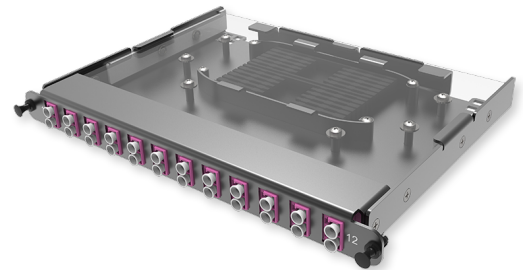

C2 - Splicing Cassette OM4 LC

C2 - Compact Cassette for splicing, 24 x 50/125 OM4, LC Duplex; includes: SMOUV, splice tray; pigtails are ordered separately (supports sliding Flex Tray)

SPECIFICATION

Fiber type	MM 50/125 OM4
Ports quantity	12 ports
Type of interface, front end	LC Duplex adapter
Material	Metal
Product Series	C2 - Compact Cassette
Height	0,5 U
Includes	Adapters, splice tray, SMOUV splice protectors (without pigtails)

Part Numbers

10304097	C2 - Compact Cassette for splicing, 24 x 50/125 OM4, LC Duplex; includes: SMOUV, splice tray; pigtails are ordered separately (supports sliding Flex Tray)
----------	--