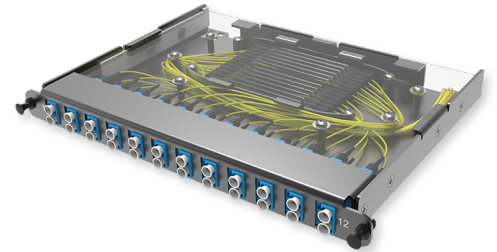

C2 - Splicing Cassette SM LC

C2 - Compact Cassette for splicing, 24 x 09/125 OS2, LC-UPC Duplex; includes: SMOUV, splice tray; 24 pigtails (supports sliding Flex Tray)

SPECIFICATION

Fiber type	SM 9/125 OS2
Ports quantity	12 ports
Type of interface, front end	LC-UPC Duplex adapter
Material	Metal
Product Series	C2 - Compact Cassette
Height	0,5 U
Includes	Adapters, pigtails, splice tray, SMOUV splice protectors

Part Numbers

10319097	C2 - Compact Cassette for splicing, 24 x 09/125 OS2, LC-UPC Duplex; includes: SMOUV, splice tray; 24 pigtails (supports sliding Flex Tray)
----------	--