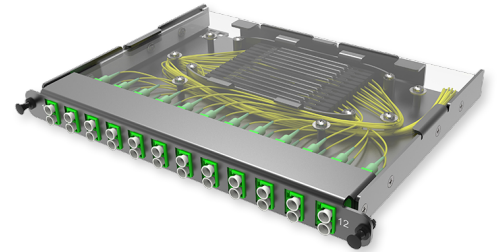

C2 - Splicing Cassette SM LC

C2 - Compact Cassette for splicing, 24 x 09/125 OS2, LC-UPC Duplex; includes: SMOUV, splice tray; 24 pigtailed (supports sliding Flex Tray)

SPECIFICATION

Fiber type	SM 9/125 OS2
Ports quantity	12 ports
Type of interface, front end	LC-APC Duplex adapter
Material	Metal
Product Series	C2 - Compact Cassette
Height	0,5 U
Includes	Adapters, pigtailed, splice tray, SMOUV splice protectors

Part Numbers

10319098	C2 - Compact Cassette for splicing, 24 x 09/125 OS2, LC-APC Duplex; includes: SMOUV, splice tray; 24 pigtailed (supports sliding Flex Tray)
----------	---