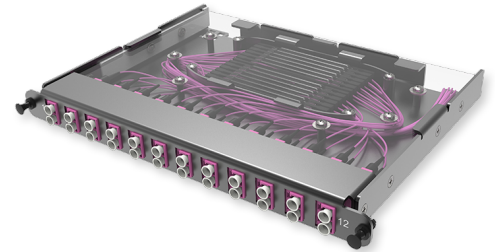

C2 - Splicing Cassette OM4 LC

C2 - Compact Cassette for splicing, 24 x 50/125 OM4, LC Duplex; includes: SMOUV, splice tray; 24 pigtailed (supports sliding Flex Tray)

SPECIFICATION

Fiber type	MM 50/125 OM4
Ports quantity	12 ports
Type of interface, front end	LC Duplex adapter
Material	Metal
Product Series	C2 - Compact Cassette
Height	0,5 U
Includes	Adapters, pigtailed, splice tray, SMOUV splice protectors

Part Numbers

10314097	C2 - Compact Cassette for splicing, 24 x 50/125 OM4, LC Duplex; includes: SMOUV, splice tray; 24 pigtailed (supports sliding Flex Tray)
----------	---