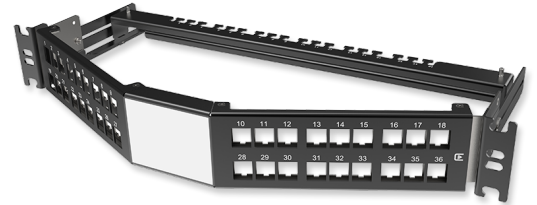

Universal modular patch panel 1.5U, angled

Modular Patch Panel angled, 36-1.5U, black

SPECIFICATION

Ports quantity	36 ports
Rack Type	19"
Growth Configuration	Unloaded
Material	Metal
Colour	Black
Style	Fixed angled
Height	1,5 U
Installation depth adjustment	yes

Part Numbers

77026052	Modular Patch Panel angled, 36-1.5U, black
----------	--