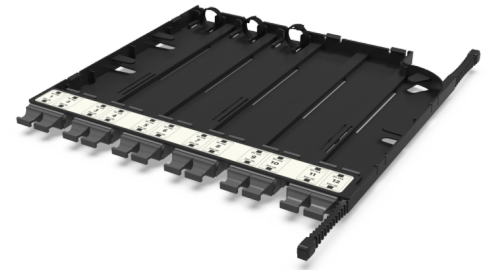

## CA2 - Adapter cassette MM

CA2 - Adapter cassette 12 x MTP adapters (gray), MM, TIA type B (aligned key)

### SPECIFICATION

Fiber type	MM 50/125 OM4
Ports quantity	12 ports
Type of interface, front end	MTP adapter (Aligned key)
Material	Engineering Plastic
Product Series	CA2 - Adapter cassette Currant
Cassette/plate polarity	TIA type B
Configuration	Multimode

### Part Numbers

30222004	CA2 - Adapter cassette 12 x MTP adapters (gray), MM, TIA type B (aligned key)
----------	-------------------------------------------------------------------------------