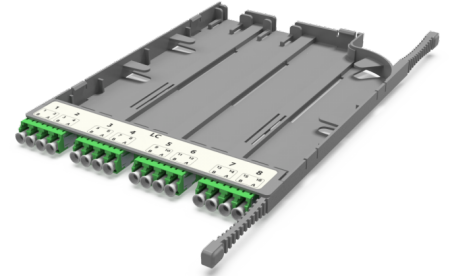

CA3 - Adapter cassette SM

CA3 - Adapter cassette 8 x LC-APC Duplex adapters (green), SM

SPECIFICATION

Fiber type	SM 9/125 OS2
Ports quantity	8 ports
Type of interface, front end	LC-APC Duplex adapter
Material	Engineering Plastic
Product Series	CA3 - Adapter cassette Currant
Cassette/plate polarity	Type AS
Configuration	Singlemode

Part Numbers

30223008	CA3 - Adapter cassette 8 x LC-APC Duplex adapters (green), SM
----------	---