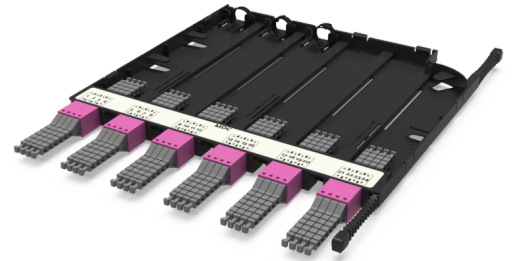

CA2 - Adapter cassette MM

CA2 - Adapter cassette 24 x MDC adapters (heather violet), MM

SPECIFICATION

Fiber type	MM 50/125 OM4
Ports quantity	24 ports
Type of interface, front end	MDC adapter
Material	Engineering Plastic
Product Series	CA2 - Adapter cassette Currant
Cassette/plate polarity	Type AS
Configuration	Multimode

Part Numbers

30222015	CA2 - Adapter cassette 24 x MDC adapters (heather violet), MM
----------	---