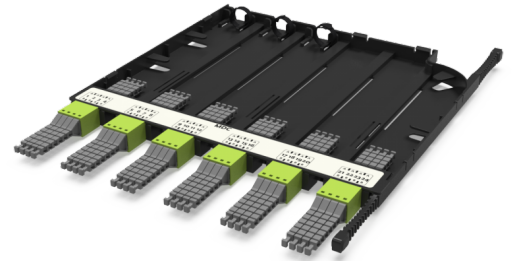

CA2 - Adapter cassette MM

CA2 - Adapter cassette 24 x MDC adapters (yellow green), MM

SPECIFICATION

| | |
|------------------------------|--------------------------------|
| Fiber type | MM 50/125 OM5 |
| Ports quantity | 24 ports |
| Type of interface, front end | MDC adapter |
| Material | Engineering Plastic |
| Product Series | CA2 - Adapter cassette Currant |
| Cassette/plate polarity | Type AS |
| Configuration | Multimode |

Part Numbers

| | |
|----------|-------------------------------------------------------------|
| 30222016 | CA2 - Adapter cassette 24 x MDC adapters (yellow green), MM |
|----------|-------------------------------------------------------------|