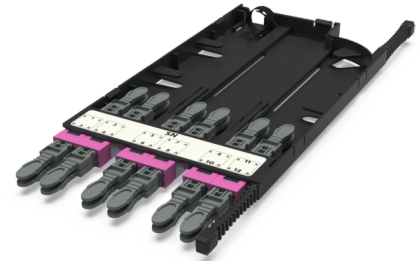

CA4 - Adapter cassette MM

CA4 - Adapter cassette 12 x SN adapters (heather violet), MM

SPECIFICATION

Fiber type	MM 50/125 OM4
Ports quantity	12 ports
Type of interface, front end	SN adapter
Material	Engineering Plastic
Product Series	CA4 - Adapter cassette Currant
Cassette/plate polarity	Type AS
Configuration	Multimode

Part Numbers

30224012	CA4 - Adapter cassette 12 x SN adapters (heather violet), MM
----------	--