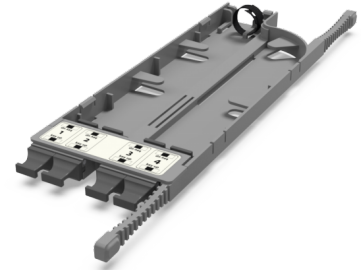

## CA6 - Adapter cassette MM

CA6 - Adapter cassette 4 x MTP adapters (gray), MM, TIA type B (aligned key)

### SPECIFICATION

Fiber type	MM 50/125 OM4
Ports quantity	4 ports
Type of interface, front end	MTP adapter (Aligned key)
Material	Engineering Plastic
Product Series	CA6 - Adapter cassette Currant
Cassette/plate polarity	TIA type B
Configuration	Multimode

### Part Numbers

30226004	CA6 - Adapter cassette 4 x MTP adapters (gray), MM, TIA type B (aligned key)
----------	--