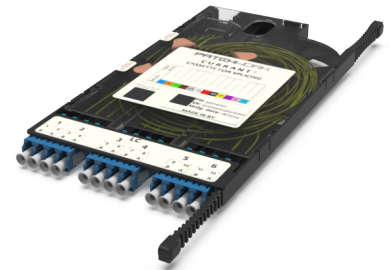

CS4 - Cassette for splicing OS2 LC

CS4 - Cassette for splicing, 12 x 09/125 OS2, LC-UPC Duplex; includes: SMOUV, splice tray; 12 pigtails

SPECIFICATION

Fiber type	SM 9/125 OS2
Ports quantity	6 ports
Type of interface, front end	LC-UPC Duplex adapter
Material	Engineering Plastic
Product Series	CS4 - Cassette for splicing Currant
Configuration	Singlemode
Includes	Adapters, pigtails, splice tray, SMOUV splice protectors

Part Numbers

30234002	CS4 - Cassette for splicing, 12 x 09/125 OS2, LC-UPC Duplex; includes: SMOUV, splice tray; 12 pigtails
----------	--