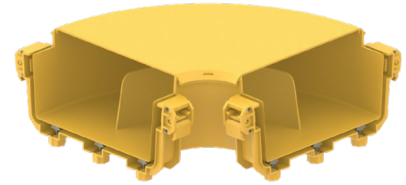

## TRUNCUS Horizontal 90 Elbow Connector

### Horizontal 90-degree Elbow Connection

Horizontal 90-degree Elbow connector is used to connect channels together

The channels fit into the slots on each side of the coupler, and the clamping levers are then pressed down to secure the connection

The connector body and cover must be ordered separately

#### Part Numbers

321100711	Truncus - 100mm 90	Horizontal Elbow Connection Body, yellow
321100721	Truncus - 100mm 90	Horizontal Elbow Connection Cover, yellow
321200711	Truncus - 200mm 90	Horizontal Elbow Connection Body, yellow
321200721	Truncus - 200mm 90	Horizontal Elbow Connection Cover, yellow
321300711	Truncus - 300mm 90	Horizontal Elbow Connection Body, yellow
321300721	Truncus - 300mm 90	Horizontal Elbow Connection Cover, yellow
321100712	Truncus - 100mm 90	Horizontal Elbow Connection Body, black
321100722	Truncus - 100mm 90	Horizontal Elbow Connection Cover, black
321200712	Truncus - 200mm 90	Horizontal Elbow Connection Body, black
321200722	Truncus - 200mm 90	Horizontal Elbow Connection Cover, black
321300712	Truncus - 300mm 90	Horizontal Elbow Connection Body, black
321300722	Truncus - 300mm 90	Horizontal Elbow Connection Cover, black