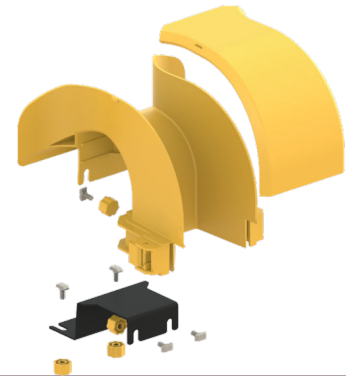

TRUNCUS Vertical quick drop

Vertical Quick Drop 100mm

Designed for quick organization of a 100mm wide drop in any place of the horizontal tray section
 Suitable for all tray sizes and does not take up useful space inside the tray
 The housing and cover are available to order either separately or as a complete set

SPECIFICATION

Size	Any
Material	PC/ABS FR
Compliance	IEC 61249-2-21, RoHS, UL 94V-0

Part Numbers

321101201	Truncus - 100mm_Vertical Quick Drop (Body+Cover), yellow
321101211	Truncus - 100mm_Vertical Quick Drop Body, yellow
321101221	Truncus - 100mm_Vertical Quick Drop Cover, yellow
321101202	Truncus - 100mm_Vertical Quick Drop (Body+Cover), black
321101212	Truncus - 100mm_Vertical Quick Drop Body, black
321101222	Truncus - 100mm_Vertical Quick Drop Cover, black