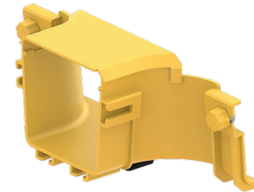

TRUNCUS Horizontal cut-off connection 100

Horizontal cut-off connection 100mm

Designed for horizontal cut-off 100mm connection to solid channel body
 Cut-off connector fixed on channel body by Knurled Quick Knobs with T-Bolts
 The connector body and cover must be ordered separately

SPECIFICATION

Size	100
Material	PC/ABS FR
Compliance	IEC 61249-2-21, RoHS, UL 94V-0

Part Numbers

321100611	Truncus - 100mm Horizontal Cut-Off Connection Body, yellow
321100621	Truncus - 100mm Horizontal Cut-Off Connection Cover, yellow
321100612	Truncus - 100mm Horizontal Cut-Off Connection Body, black
321100622	Truncus - 100mm Horizontal Cut-Off Connection Cover, black