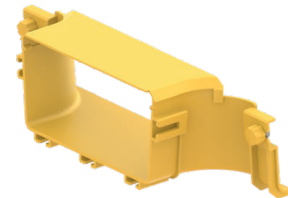

TRUNCUS Horizontal cut-off connection 200

Horizontal cut-off connection 200mm

Designed for horizontal cut-off 200mm connection to solid channel body
 Cut-off connector fixed on channel body by Knurled Quick Knobs with T-Bolts
 The connector body and cover must be ordered separately

SPECIFICATION

Size	200
Material	PC/ABS FR
Compliance	IEC 61249-2-21, RoHS, UL 94V-0

Part Numbers

321200611	Truncus - 200mm Horizontal Cut-Off Connection Body, yellow
321200621	Truncus - 200mm Horizontal Cut-Off Connection Cover, yellow
321200612	Truncus - 200mm Horizontal Cut-Off Connection Body, black
321200622	Truncus - 200mm Horizontal Cut-Off Connection Cover, black